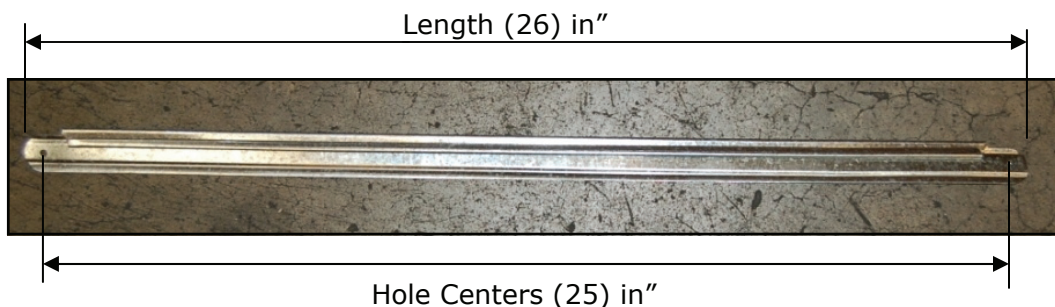

GMS Part Number:

Mounting Rail

DESCRIPTION

- 27 gauge (.016")
- Galvanized

3/16" Holes

Meets SMACNA Specifications