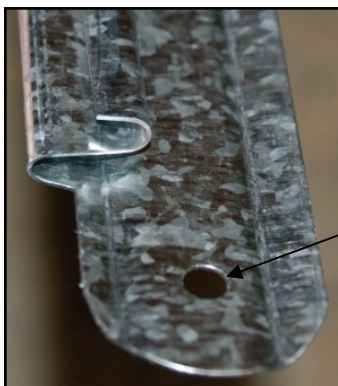

GMS Part Number:

Mounting Rail

DESCRIPTION

- 27 gauge (.016")
- Galvanized

3/16" Holes

Meets SMACNA Specifications